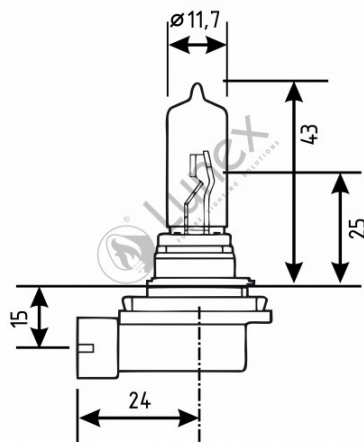

## Technical data

Power input	35 W
Nominal voltage	12.0 V
Nominal wattage	35 W
Base	PGJ19-1
Color temperature	2300K
Luminous flux	800 lm