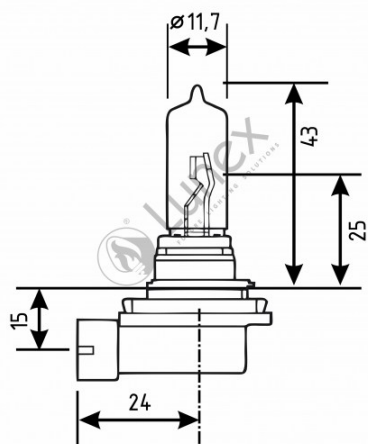

Technical data

Power input	65 W
Nominal voltage	12.0 V
Nominal wattage	65 W
Base	PGJ19-5
Color temperature	2300K