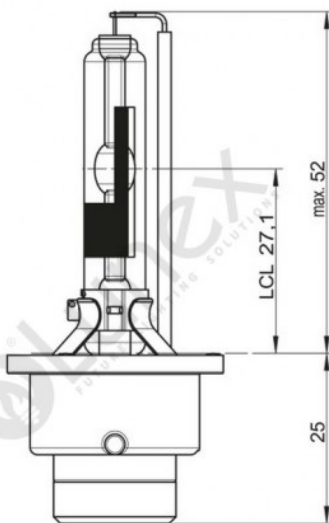

## Technical data

Power input	35 W
Power input tolerance	±3 %
Nominal voltage	85 V
Nominal wattage	35 W
Test voltage	13.5 V
Luminous flux	2800 lm
Luminous flux tolerance	±15 %
Color temperature	4300 K
Product weight	60 g
Base	PK32d-3
Lifespan B3	1450 h
Lifespan Tc	2450 h