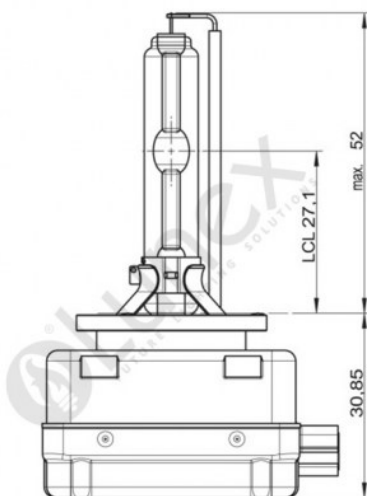

Technical data

Power input	35 W
Power input tolerance	±3 %
Nominal voltage	85 V
Nominal wattage	35 W
Test voltage	13.5 V
Luminous flux	3200 lm
Luminous flux tolerance	±15 %
Color temperature	6000 K
Product weight	60 g
Base	PK32d-2
Lifespan B3	1750 h
Lifespan Tc	2750 h