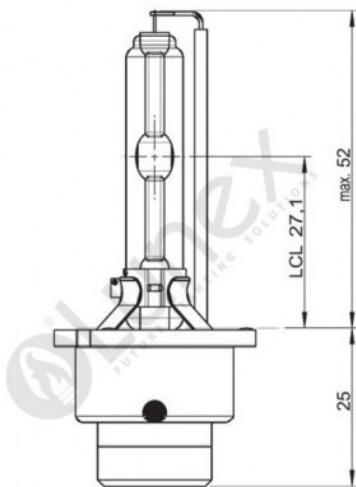

Technical data

Power input	35 W
Power input tolerance	±3 %
Nominal voltage	42 V
Nominal wattage	35 W
Test voltage	13.5 V
Luminous flux	3200 lm
Luminous flux tolerance	±15 %
Color temperature	6000 K
Product weight	16 g
Base	PK32d-5
Lifespan B3	1750 h
Lifespan Tc	2750 h