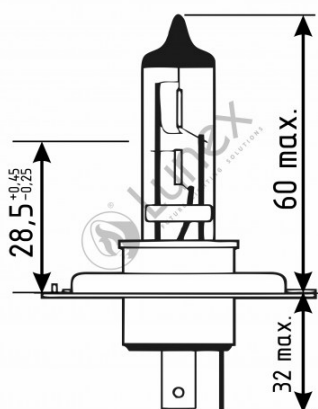

## Technical data

Power input	60/55 W
Nominal voltage	12.0 V
Nominal wattage	60/55 W
Base	P43t
Color temperature	4700K
Luminous flux	1000 lm